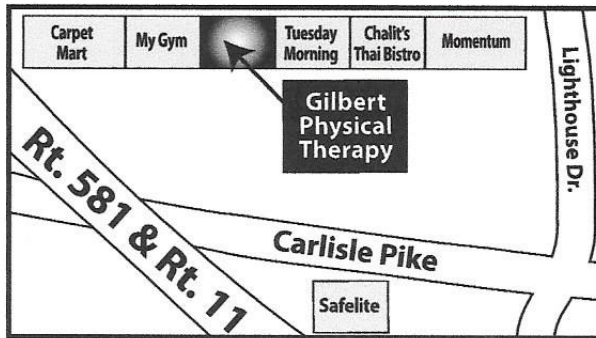

*Thank you for attending our concert!*

Heal back, joint and muscle pain without medications, injections, or surgery with hands-on physical therapy at Gilbert PT!

717-591-0955

[www.gilbertpt.com](http://www.gilbertpt.com)